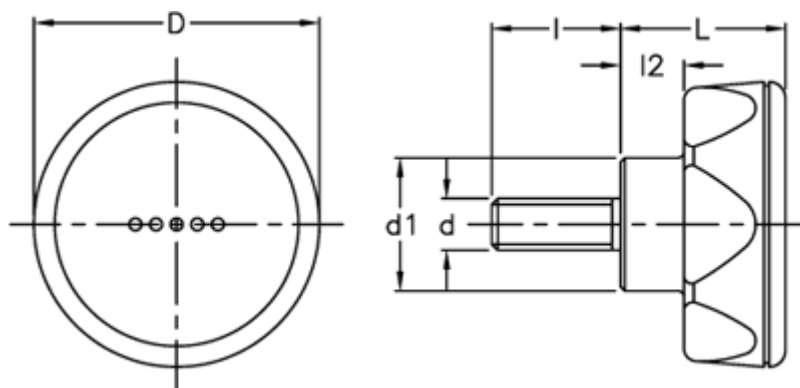

Data Sheet

Article number: 23052224512

Description: E+G Lobe knob
ELK.56-p M10x20-C2 orange centre cap

Measures

D	= 56
d1	= 26.5
d 6g	= M10
l	= 20
L	= 29
l2	= 11